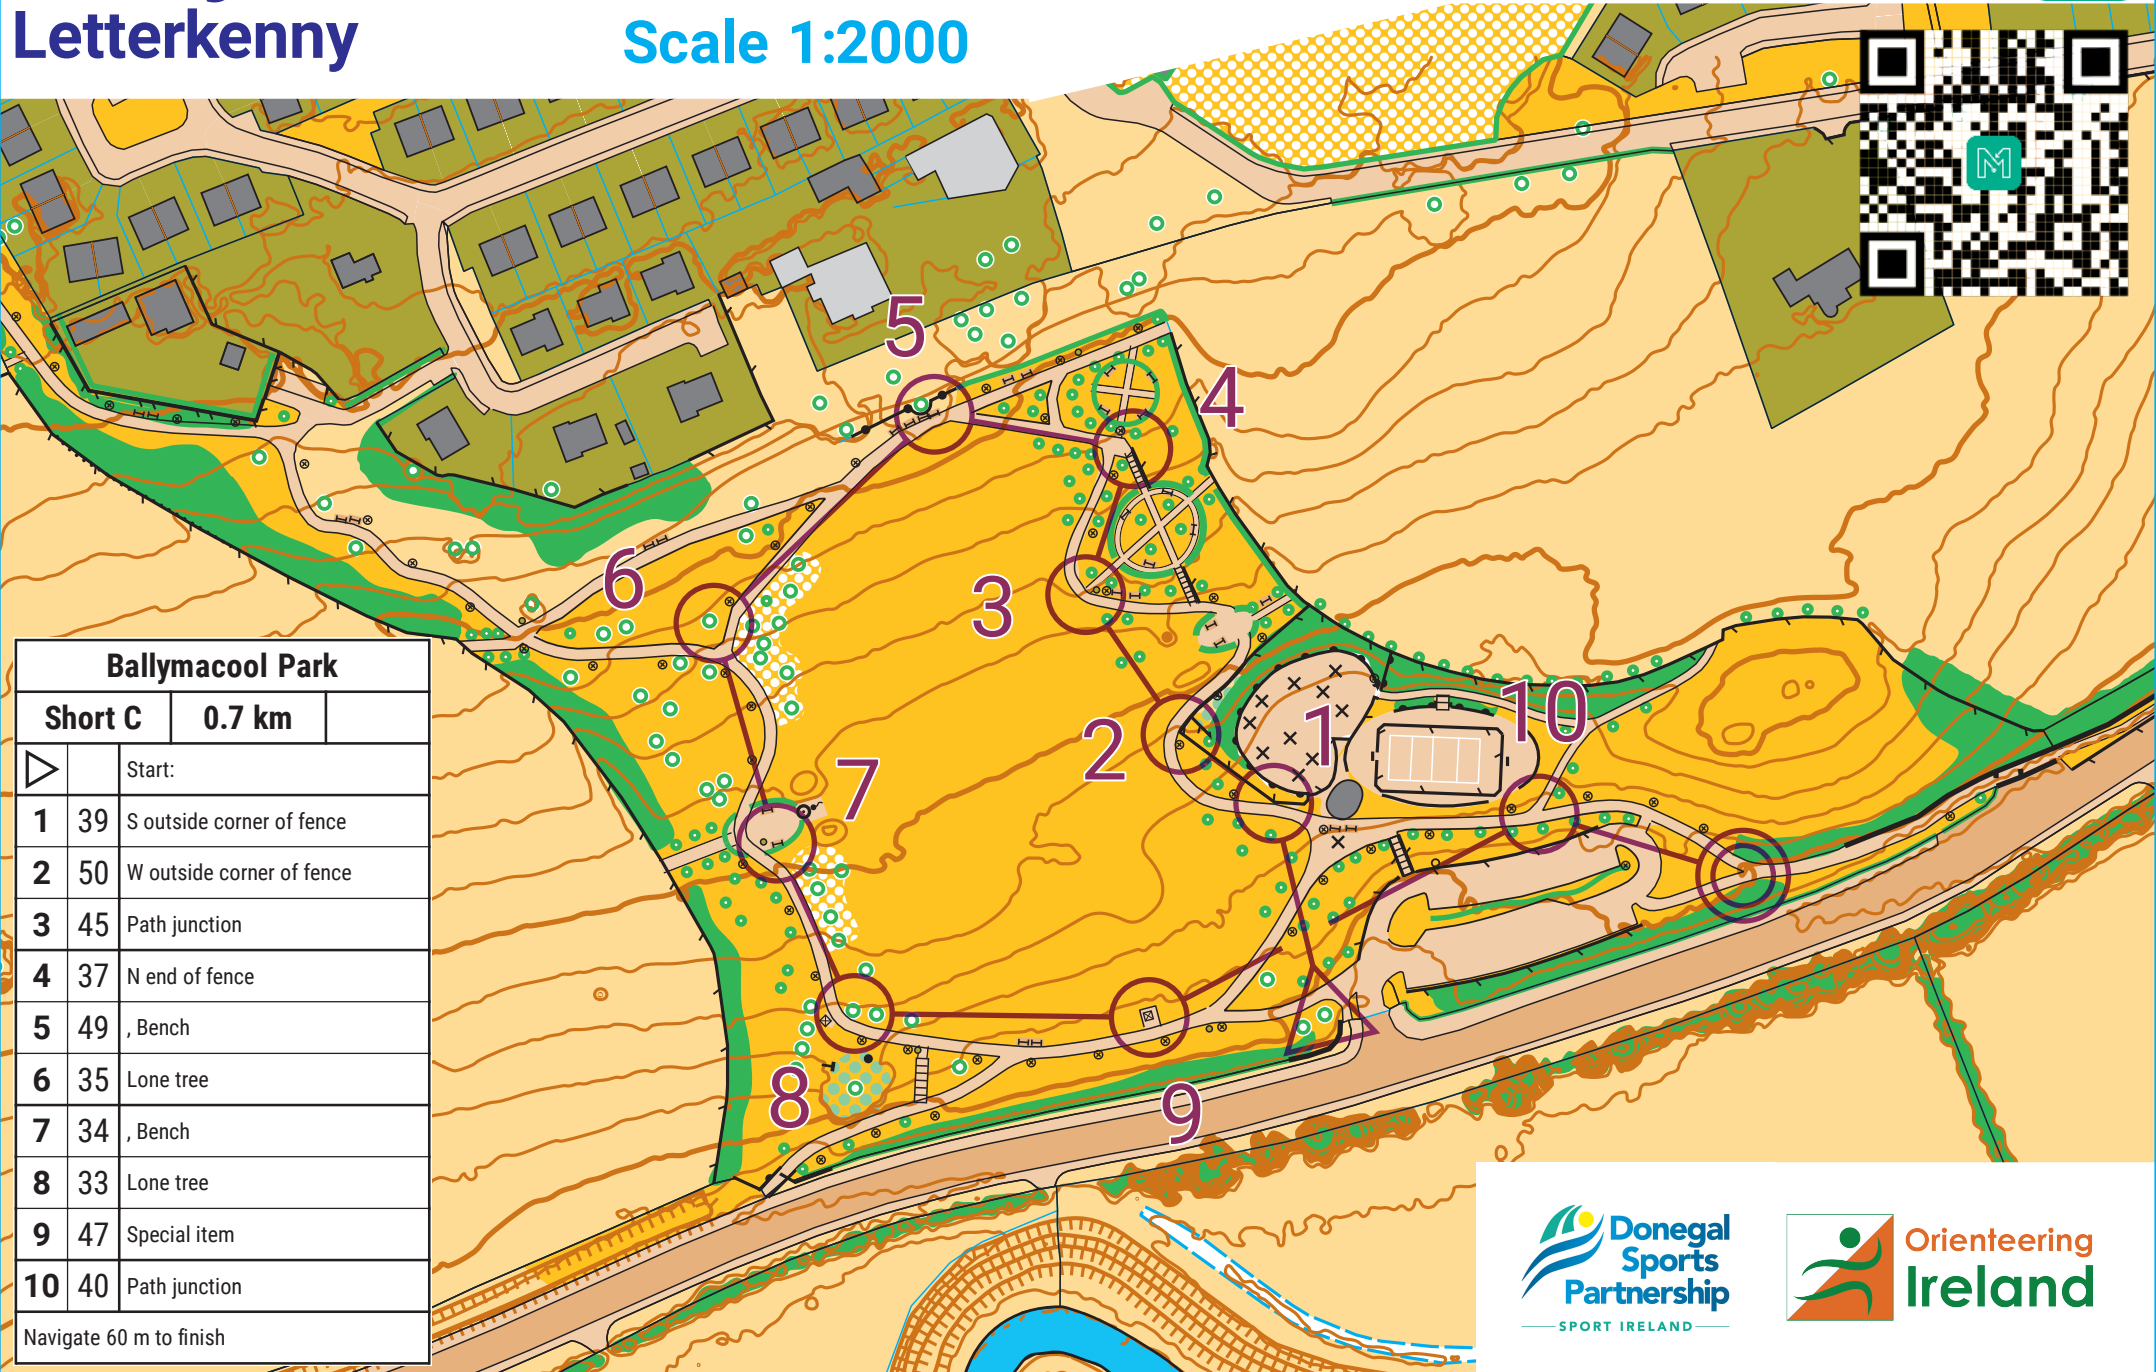

Ballymacool Park

Letterkenny

Scale 1:2000

Short C

Ballymacool Park		
Short C		0.7 km
Start:		
1	39	S outside corner of fence
2	50	W outside corner of fence
3	45	Path junction
4	37	N end of fence
5	49	, Bench
6	35	Lone tree
7	34	, Bench
8	33	Lone tree
9	47	Special item
10	40	Path junction
Navigate 60 m to finish		