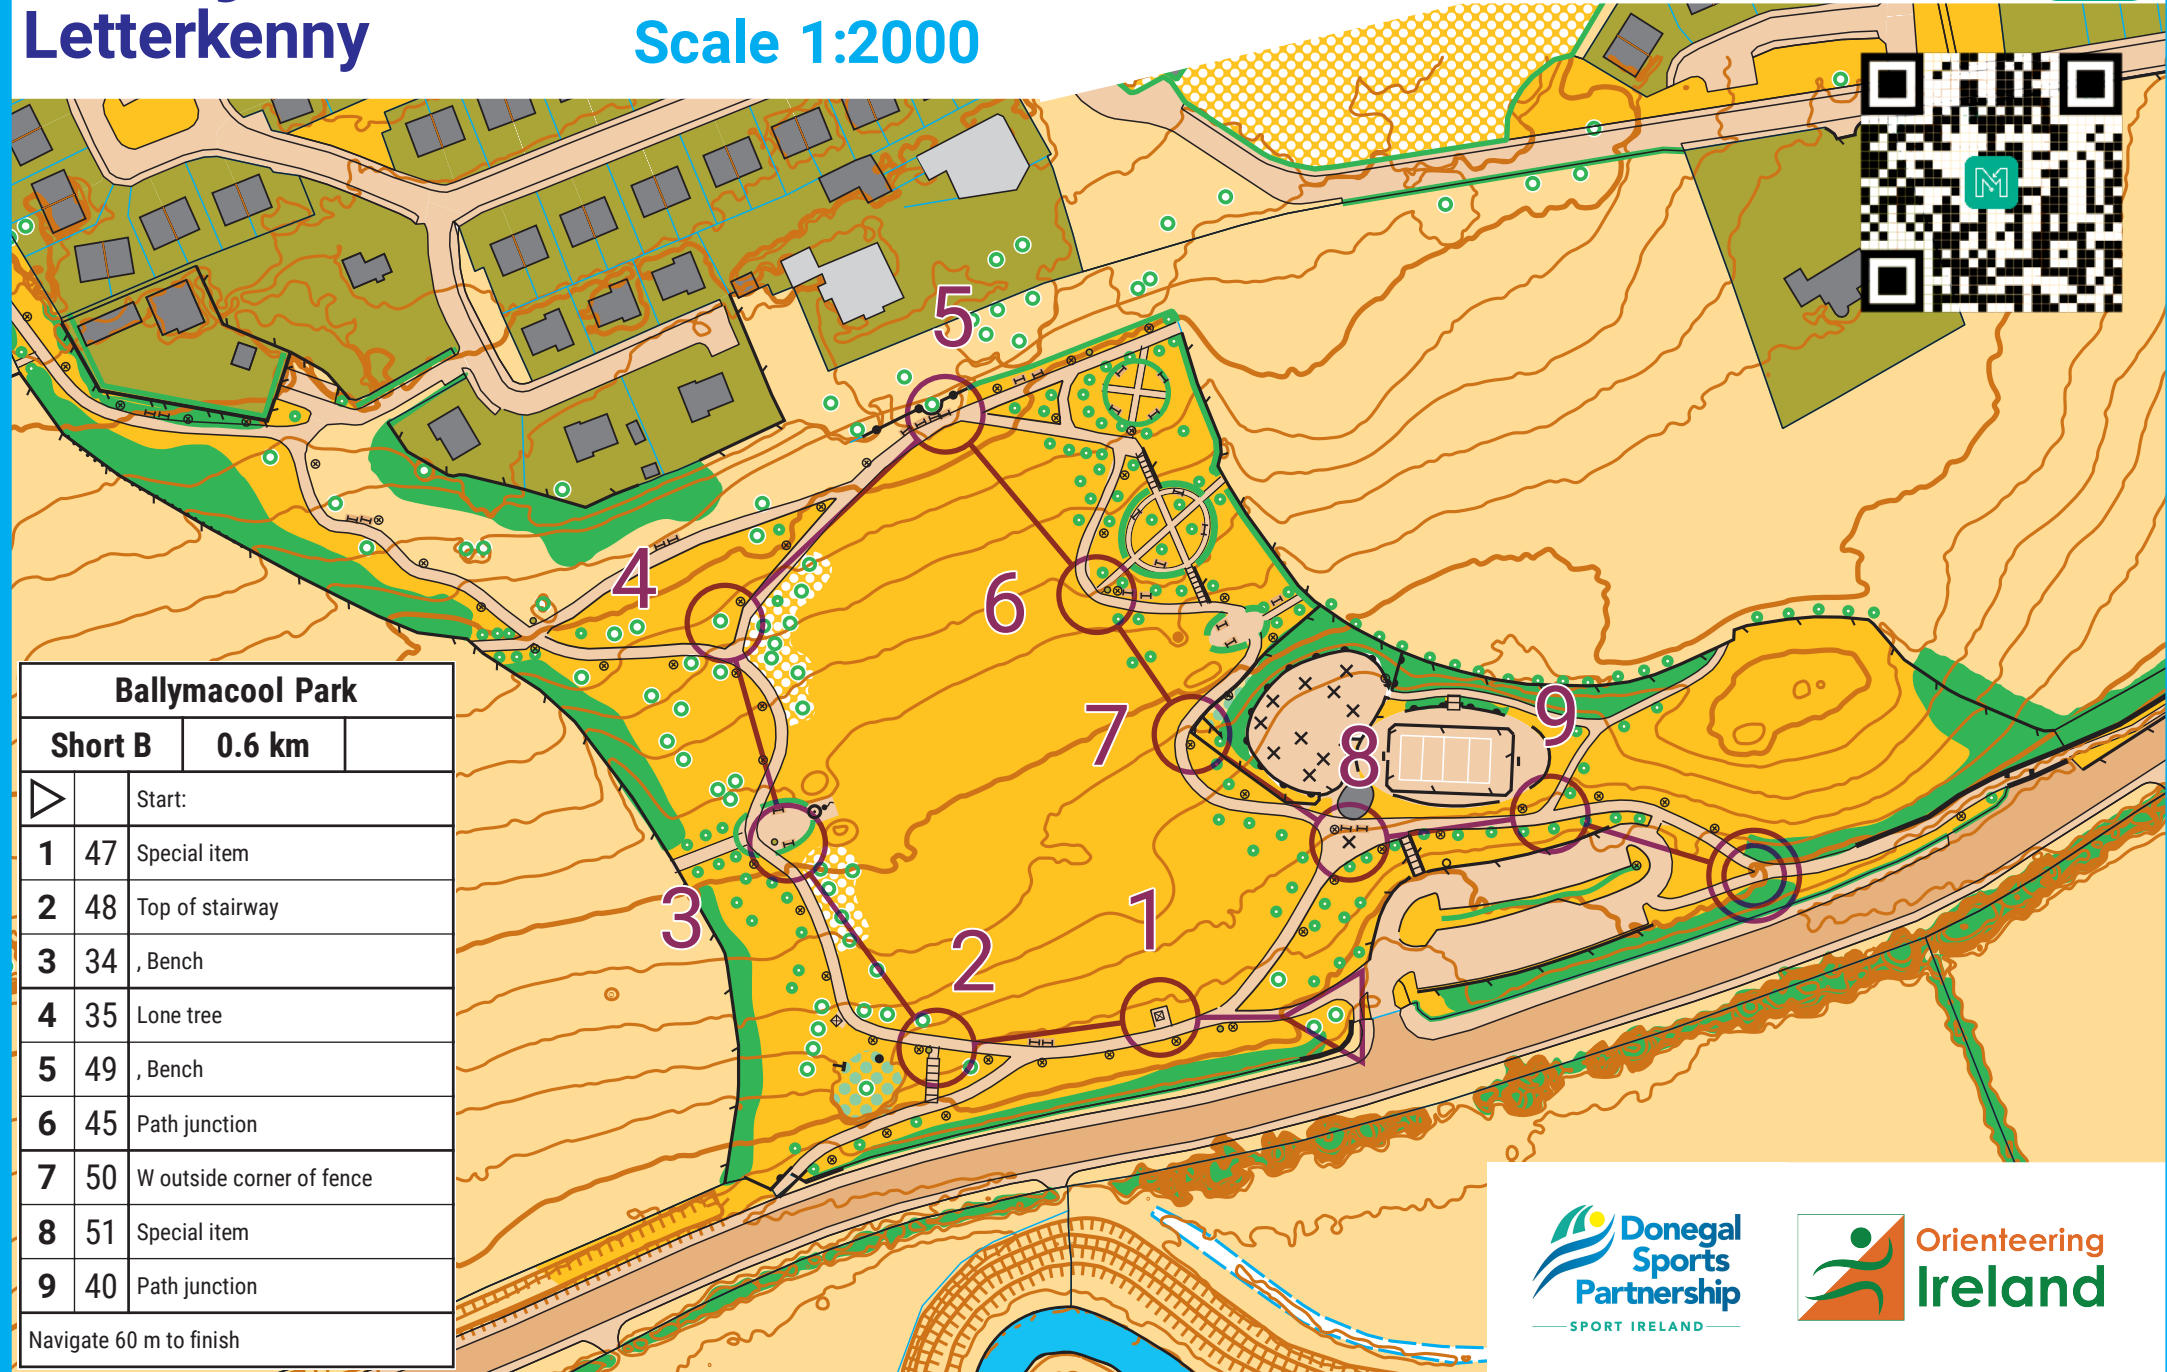

# Ballymacool Park

Letterkenny

Scale 1:2000

Short B

Ballymacool Park		
Short B	0.6 km	
		Start:
1	47	Special item
2	48	Top of stairway
3	34	, Bench
4	35	Lone tree
5	49	, Bench
6	45	Path junction
7	50	W outside corner of fence
8	51	Special item
9	40	Path junction
Navigate 60 m to finish		