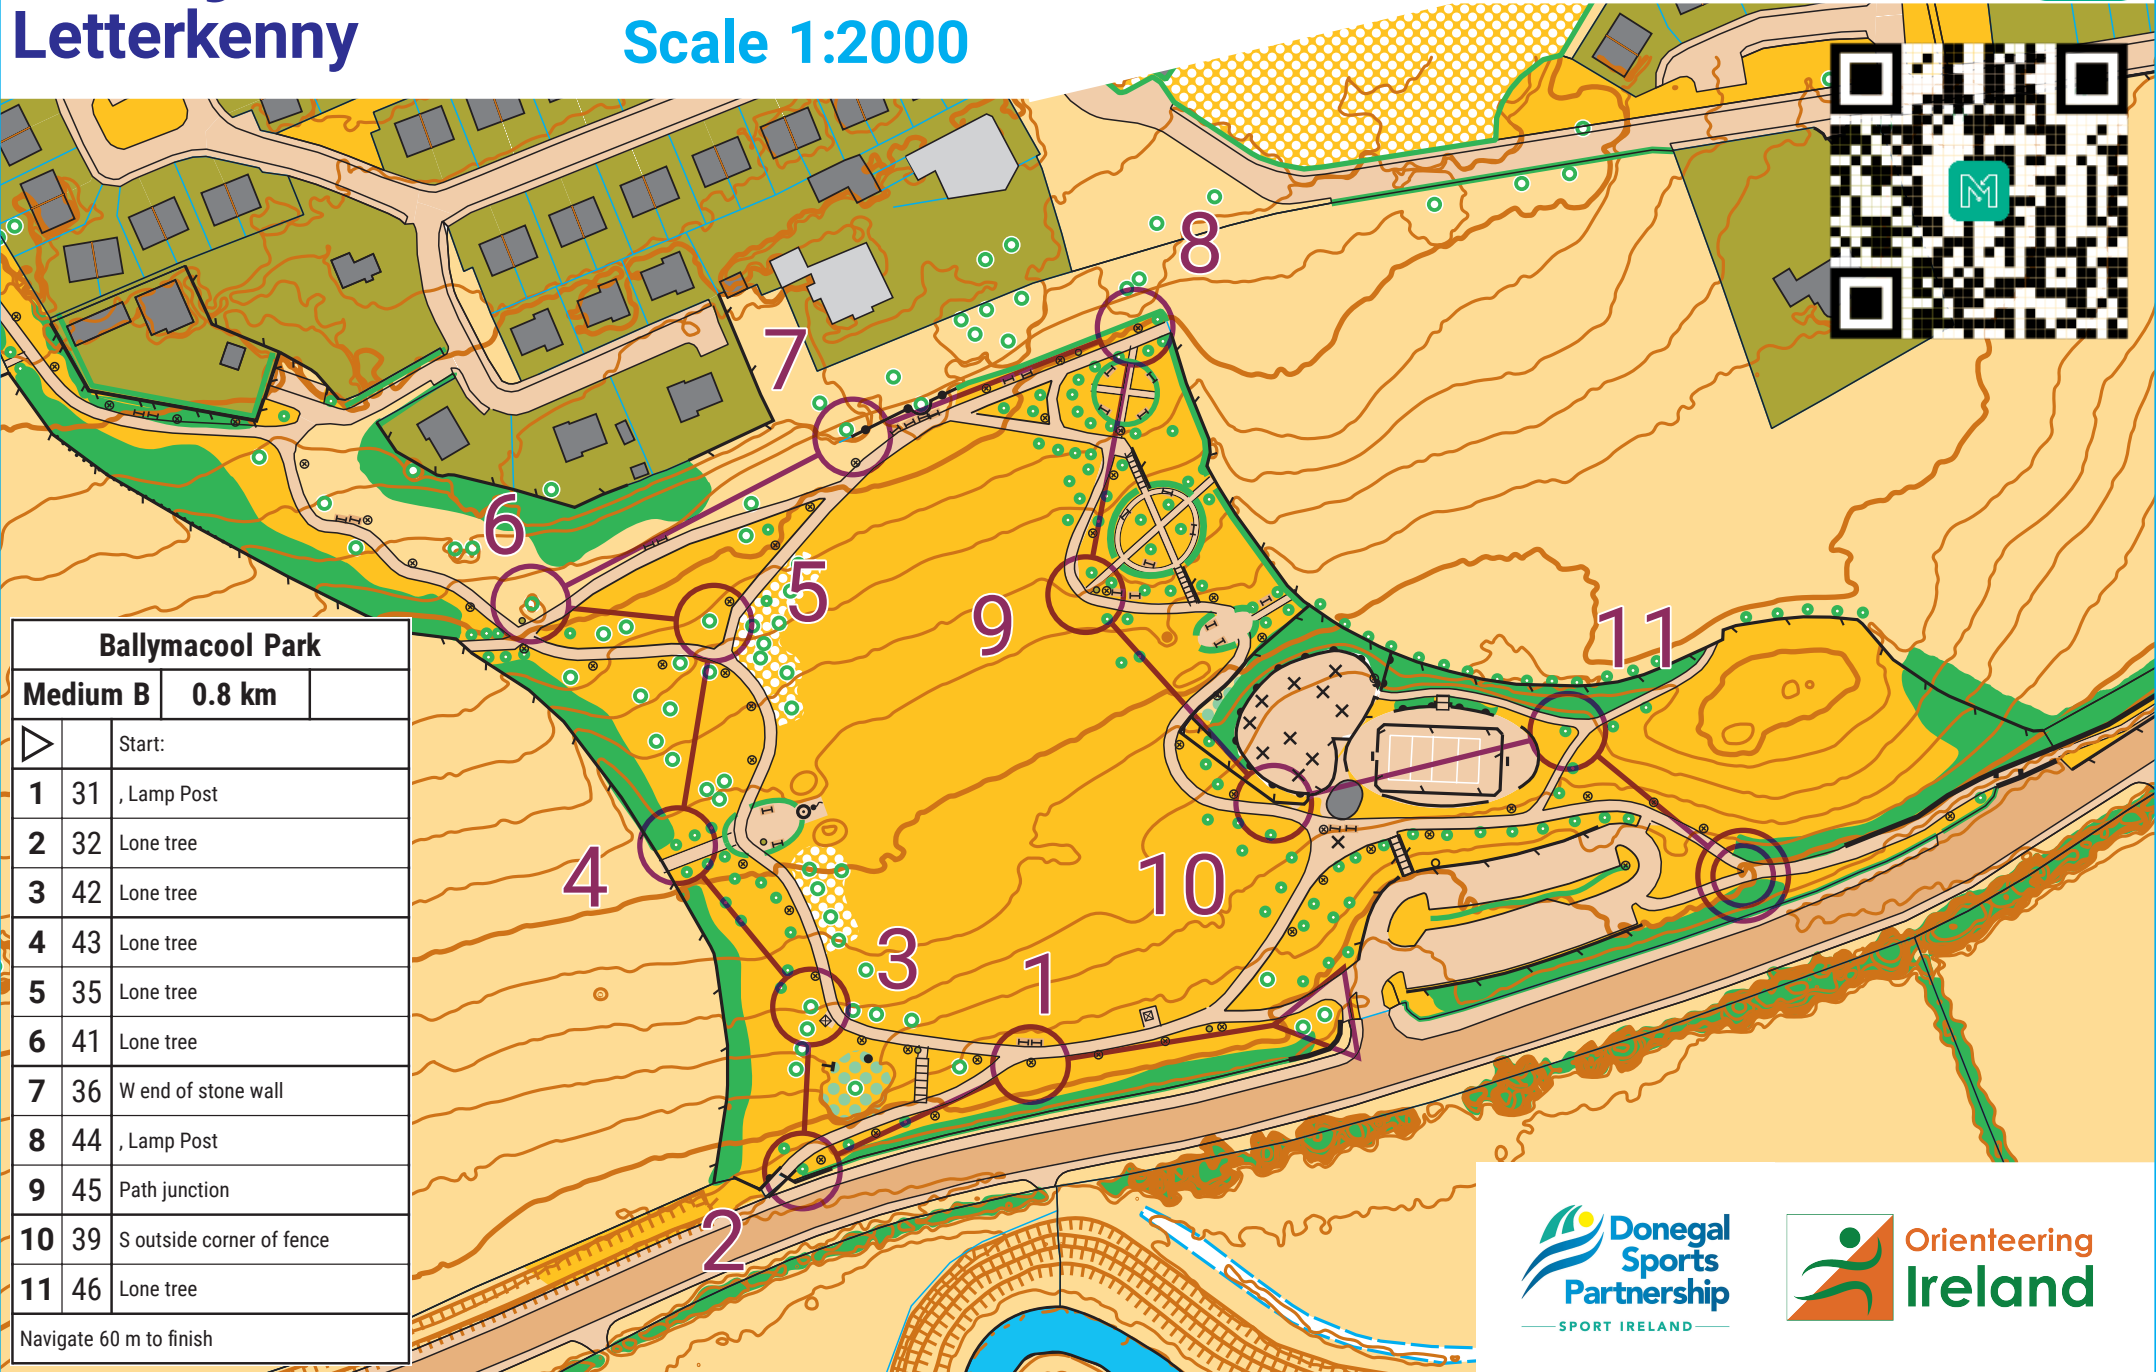

# Ballymacool Park

Letterkenny

Scale 1:2000

Medium B

Ballymacool Park		
Medium B	0.8 km	
Start:		
1	31	, Lamp Post
2	32	Lone tree
3	42	Lone tree
4	43	Lone tree
5	35	Lone tree
6	41	Lone tree
7	36	W end of stone wall
8	44	, Lamp Post
9	45	Path junction
10	39	S outside corner of fence
11	46	Lone tree

Navigate 60 m to finish